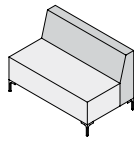

## Flo Standard

Code	Description	External (mm)			Seat (mm)		Meterage
		Height	Width	Depth	Height	Depth	
FLO1	Flo 1 Seater Standard Back	780	600	710	450	500	2.2
FLO2	Flo 2 Seater Standard Back	780	1200	710	450	500	2.9
FLO2.5	Flo 2.5 Seater Standard Back	780	1500	710	450	500	3.4
FLO3	Flo 3 Seater Standard Back	780	1800	710	450	500	4.1
FLO4	Flo 4 Seater Standard Back	780	2400	710	450	500	8
FLOCNR	Flo Corner Seater Standard Back	780	710	710	450	500	3
FLO1A	Flo 1 Seater Standard Back With Arms	780	780	710	450	500	4
FLO2A	Flo 2 Seater Standard Back With Arms	780	1380	710	450	500	4.7
FLO2.5A	Flo 2.5 Seater Standard Back With Arms	780	1580	710	450	500	5.2
FLO3A	Flo 3 Seater Standard Back With Arms	780	1980	710	450	500	5.9
FLO4A	Flo 4 Seater Standard Back With Arms	780	2580	710	450	500	9.8
FLOOTTO710600	Flo Ottoman 710 × 600	450	600	710	450	710	2
FLOOTTO710710	Flo Ottoman 710 × 710	450	710	710	450	710	2
FLOSBHUD7S	Flow Standard Huddle - 7 Seater	780	2670	2560	450	500	17.1
FLOSBHUDA7S	Flow Standard Huddle - w/ Arms - 7 Seater	780	2670	2650	450	500	18.9

## Configuration Options

Huddle - 7 Seater  
FLOSBHUD7S

Huddle - 7 Seater - With Arms  
FLOSBHUDA7S

Note: Custom two-tone upholstery orders (outside the standard two-tone specifications) may incur an additional charge.

# Flo Standard Range

Fabric A

Fabric B

Fabric C

1 Seater Standard Back  
FLO1

Flo 1 Seater Standard  
Back with arms  
FLO1A

2 Seater Standard Back  
FLO2

Flo 2 Seater Standard  
Back with arms  
FLO2A

2.5 Seater Standard Back  
FLO2.5

Flo 2.5 Seater Standard  
Back with arms  
FLO2.5A

3 Seater Standard Back  
FLO3

Flo 3 Seater Standard  
Back with arms  
FLO3A

4 Seater Standard Back  
FLO4

Flo 4 Seater Standard  
Back with arms  
FLO4A