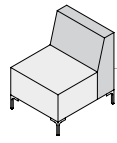

## Flo Standard

Code	Description	External (mm)			Seat (mm)		Meterage
		Height	Width	Depth	Height	Depth	
FLO1	Flo 1 Seater Standard Back	780	600	710	450	500	2.2
FLO2	Flo 2 Seater Standard Back	780	1200	710	450	500	2.9
FLO2.5	Flo 2.5 Seater Standard Back	780	1500	710	450	500	3.4
FLO3	Flo 3 Seater Standard Back	780	1800	710	450	500	4.1
FLO4	Flo 4 Seater Standard Back	780	2400	710	450	500	8
FLOCNR	Flo Corner Seater Standard Back	780	710	710	450	500	3
FLO1A	Flo 1 Seater Standard Back With Arms	780	780	710	450	500	4
FLO2A	Flo 2 Seater Standard Back With Arms	780	1380	710	450	500	4.7
FLO2.5A	Flo 2.5 Seater Standard Back With Arms	780	1580	710	450	500	5.2
FLO3A	Flo 3 Seater Standard Back With Arms	780	1980	710	450	500	5.9
FLO4A	Flo 4 Seater Standard Back With Arms	780	2580	710	450	500	9.8
FLOOTTO710600	Flo Ottoman 710 × 600	450	600	710	450	710	2
FLOOTTO710710	Flo Ottoman 710 × 710	450	710	710	450	710	2
FLOSBHUD7S	Flow Standard Huddle - 7 Seater	780	2670	2560	450	500	17.1
FLOSBHUDA7S	Flow Standard Huddle - w/ Arms - 7 Seater	780	2670	2650	450	500	18.9

## Configuration Options

Huddle - 7 Seater  
FLOSBHUD7S

Huddle - 7 Seater - With Arms  
FLOSBHUDA7S

Note: Custom two-tone upholstery orders (outside the standard two-tone specifications) may incur an additional charge.

# Flo Standard Range

Fabric A

Fabric B

Fabric C

1 Seater Standard Back  
FLO1

Flo 1 Seater Standard  
Back with arms  
FLO1A

2 Seater Standard Back  
FLO2

Flo 2 Seater Standard  
Back with arms  
FLO2A

2.5 Seater Standard Back  
FLO2.5

Flo 2.5 Seater Standard  
Back with arms  
FLO2.5A

3 Seater Standard Back  
FLO3

Flo 3 Seater Standard  
Back with arms  
FLO3A

4 Seater Standard Back  
FLO4

Flo 4 Seater Standard  
Back with arms  
FLO4A