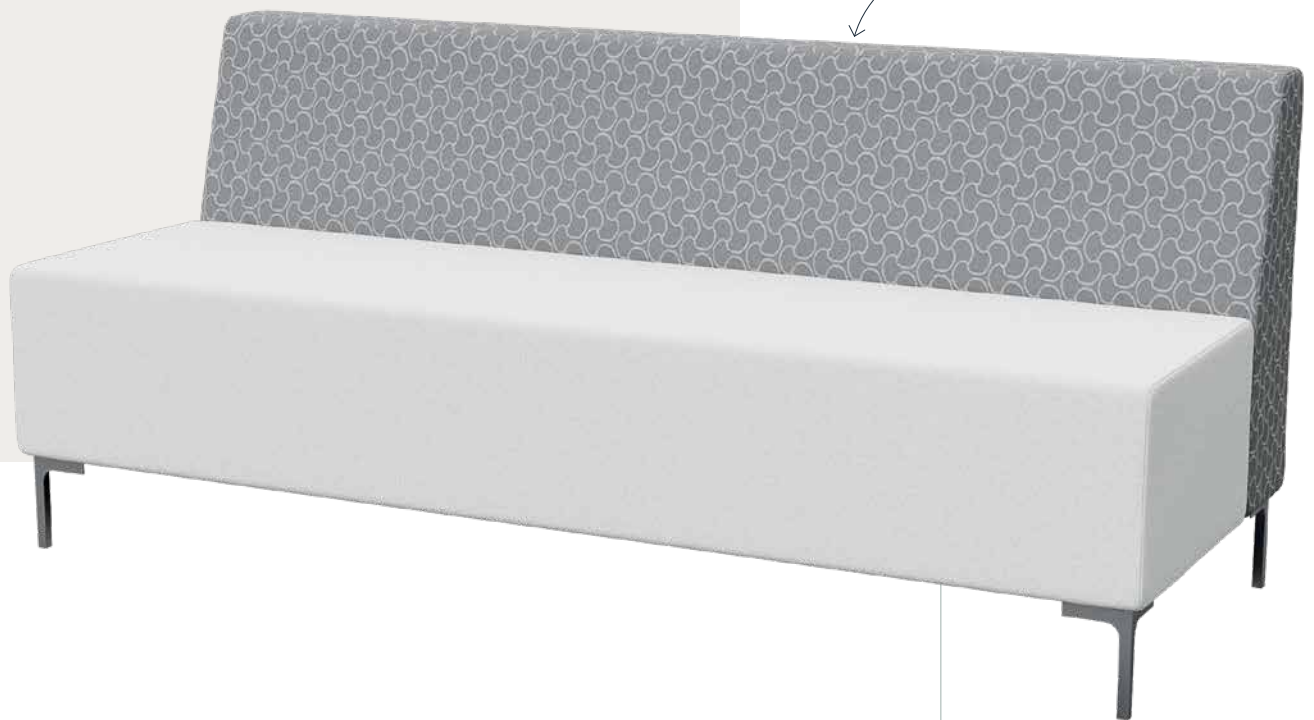

# Flo Seating

OFFICEPACE

A place for team collaboration.

# Flo Standard

Flo modular seating is ideally formed in a large sitting area where teams work, relax or collaborate. Flo is an eye-catching design mounted on 120mm high chrome feet that shouts creativity. The standard back option with the addition of a matching ottoman provides an open invitation for group collaboration. The tall back alternative forms creative hubs for added seclusion, concentration and privacy.

## Features:

Large range of modular configuration options

Options to add rectangular shaped arms and matching ottoman

Modern design with 120mm high feet

# Flo Standard

Huddle - 7 Seater  
FLOSBHUD7S