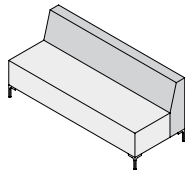

## Flo Standard

Code	Description	External (mm)			Seat (mm)		Meterage
		Height	Width	Depth	Height	Depth	
FLO1	Flo 1 Seater Standard Back	780	600	710	450	500	2.2
FLO2	Flo 2 Seater Standard Back	780	1200	710	450	500	2.9
FLO2.5	Flo 2.5 Seater Standard Back	780	1500	710	450	500	3.4
FLO3	Flo 3 Seater Standard Back	780	1800	710	450	500	4.1
FLO4	Flo 4 Seater Standard Back	780	2400	710	450	500	8
FLOCNR	Flo Corner Seater Standard Back	780	710	710	450	500	3
FLO1A	Flo 1 Seater Standard Back With Arms	780	780	710	450	500	4
FLO2A	Flo 2 Seater Standard Back With Arms	780	1380	710	450	500	4.7
FLO2.5A	Flo 2.5 Seater Standard Back With Arms	780	1580	710	450	500	5.2
FLO3A	Flo 3 Seater Standard Back With Arms	780	1980	710	450	500	5.9
FLO4A	Flo 4 Seater Standard Back With Arms	780	2580	710	450	500	9.8
FLOOTTO710600	Flo Ottoman 710 × 600	450	600	710	450	710	2
FLOOTTO710710	Flo Ottoman 710 × 710	450	710	710	450	710	2
FLOSBHUD7S	Flow Standard Huddle - 7 Seater	780	2670	2560	450	500	17.1
FLOSBHUDA7S	Flow Standard Huddle - w/ Arms - 7 Seater	780	2670	2650	450	500	18.9

## Configuration Options

Huddle - 7 Seater  
FLOSBHUD7S

Huddle - 7 Seater - With Arms  
FLOSBHUDA7S

Note: Custom two-tone upholstery orders (outside the standard two-tone specifications) may incur an additional charge.

# Flo Standard Range

Fabric A

Fabric B

Fabric C

1 Seater Standard Back  
FLO1

Flo 1 Seater Standard  
Back with arms  
FLO1A

2 Seater Standard Back  
FLO2

Flo 2 Seater Standard  
Back with arms  
FLO2A

2.5 Seater Standard Back  
FLO2.5

Flo 2.5 Seater Standard  
Back with arms  
FLO2.5A

3 Seater Standard Back  
FLO3

Flo 3 Seater Standard  
Back with arms  
FLO3A

4 Seater Standard Back  
FLO4

Flo 4 Seater Standard  
Back with arms  
FLO4A