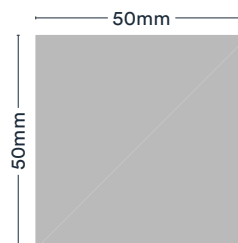

Adjustable
levelling feet

Features:

Available in straight desks and corner workstations

Functional and modern design

Timeless 50x50mm square leg

Available in white or black powdercoat finish

Use with Cubit 50, Connect 30 or Blade
Desk Mounted screens

Warranty: 10 years

Cubit Leg Profile

Cubit Straight Desk

Code	Frame Width	Frame Depth
Express Range		
W-CD1575	1500mm	750mm
W-CD1875	1800mm	750mm
Extended Range		
	1200mm	600mm
	1500mm	750mm
	1800mm	900mm
	2100mm	
	2400mm	

Cubit Return

	Frame Width	Frame Depth
Extended Range		
	900mm	450mm
	1200mm	600mm
		750mm

Cubit Corner Workstation - 90°

	Frame Width	Frame Depth
Extended Range		
	1500/1500mm	600mm
	1500/1800mm	750mm
	1800/1500mm	
	1800/1800mm	
	1800/2100mm	
	2100/1800mm	
	1800/2400mm	
	2400/1800mm	

Cubit Corner Workstation - 120°

	Frame Width	Frame Depth
Extended Range		
	1200/1200mm	600mm
	1350/1350mm	750mm
	1500/1500mm	

Call us today on 1300 542 542

officepace.com.au

OFFICEPACE