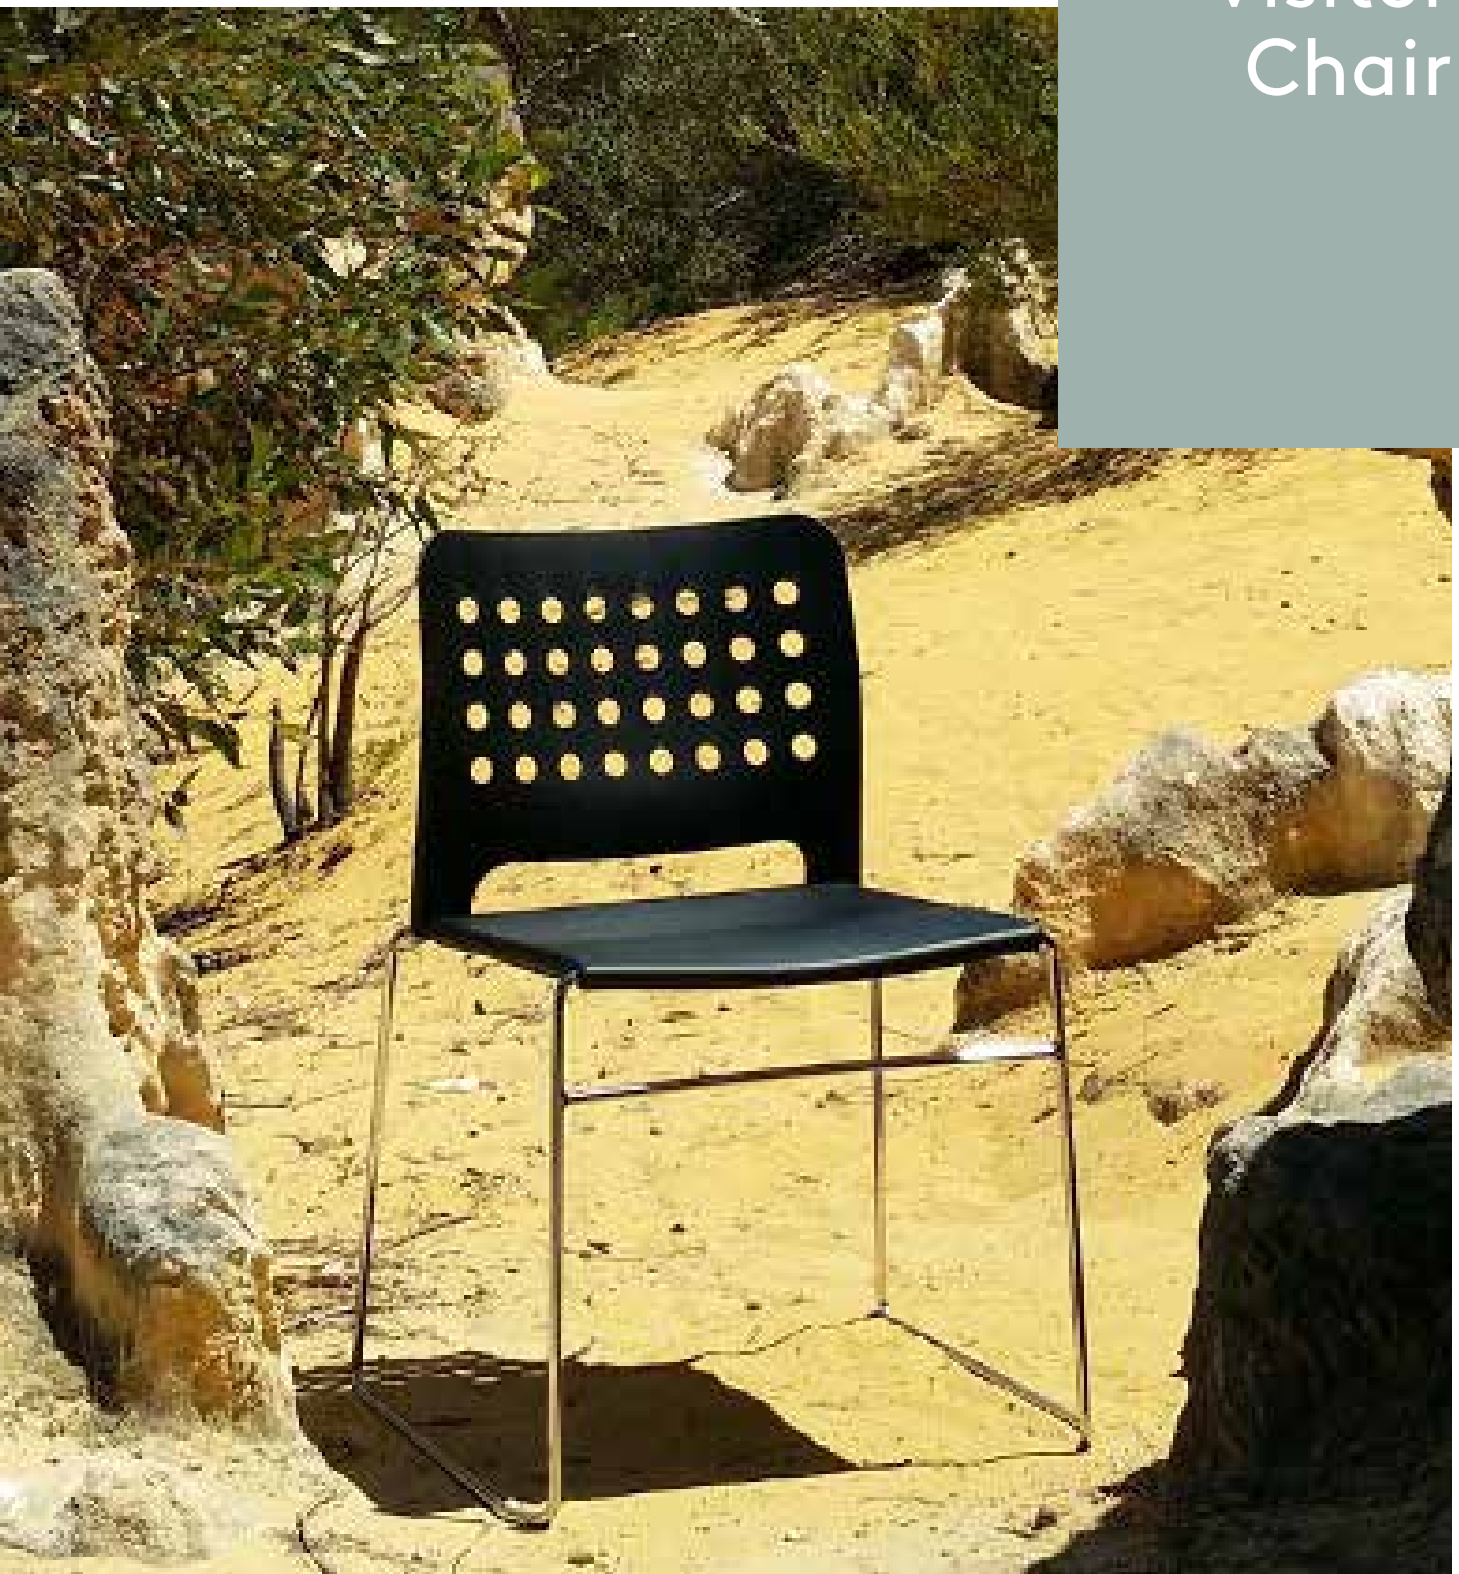

# Insetto Visitor Chair

Burgtec

OFFICEPACE

# Insetto Visitor Chair

The Insetto is a versatile & lightweight chair suitable for many different applications. This sturdy stacking chair is a popular solution for receptions, waiting areas, cafés and breakout spaces.

### Colour options:

black, white & sand

Seat upholstered or fully upholstered

Fabric or leather to your selection

Barstool height

Trolley

Linking glides available on request

Description	Overall Height (mm)	Overall Width (mm)	Seat Height (mm)	Seat Depth (mm)	Approx Weight (mm)
Chair	805	570	460	490	6.5
Barstool	1045	590	720	490	7.5

## Features:

Polypropylene seat and perforated back, 3 colour options

Tubular chrome steel frame

Option for upholstered seat or full upholstery

Available in bar stool height

5 year warranty

← 3 Polypropylene  
Colour Options