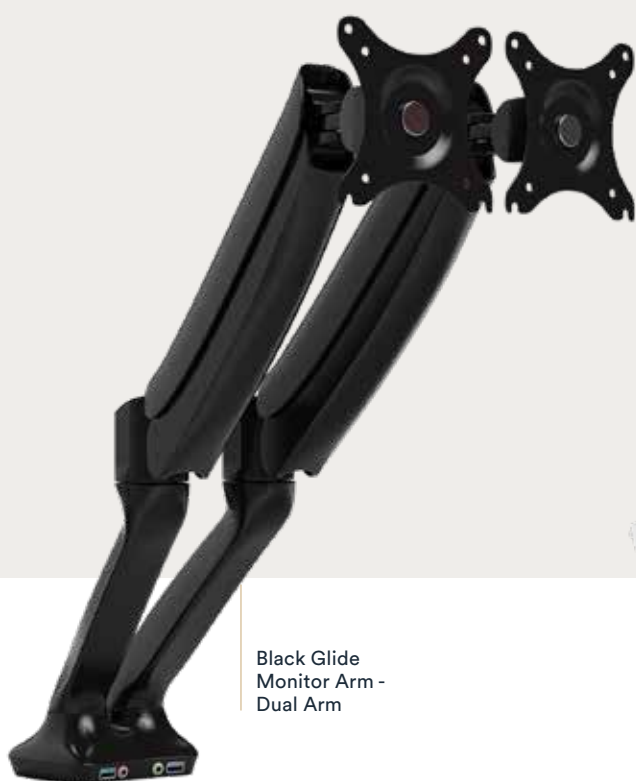

Glide Monitor Arm

OFFICEPACE

Integrate style with function.

Glide Monitor Arm

Make your work life easier with motion monitor arms.

Motion Monitor Arms integrate style with function to create an ergonomic monitor holder solution.

Black Glide
Monitor Arm -
Dual Arm

White Glide
Monitor Arm -
Dual Arm

Glide Monitor Arm - Gaslift Movement - Dual Arm

Code	Weight Capacity	Suits Monitor Size	Colour
Express Range			
W-MTNGLD2/W	2-9kg	10" - 27"	White
Extended Range			
MTNGLD2/W	2-9kg	10" - 27"	Black

Black Glide Monitor Arm - Single Arm

White Glide Monitor Arm - Single Arm

Features:

- Available in both single and dual arms.
- Select from white or black powdercoat.
- Bolt through & clamp-on options included.
- Integrated USB 3.0, Audio and MIC extension cables.
- Hand Turn Monitor Fixings included.
- 3 year warranty.

Glide Monitor Arm - Gaslift Movement - Single Arm

Code	Weight Capacity	Suits Monitor Size	Colour
Express Range			
W-MTNGLD1/W	2-9kg	10" - 27"	White
Extended Range			
MTNGLD1/W	2-9kg	10" - 27"	Black

Call us today on 1300 542 542