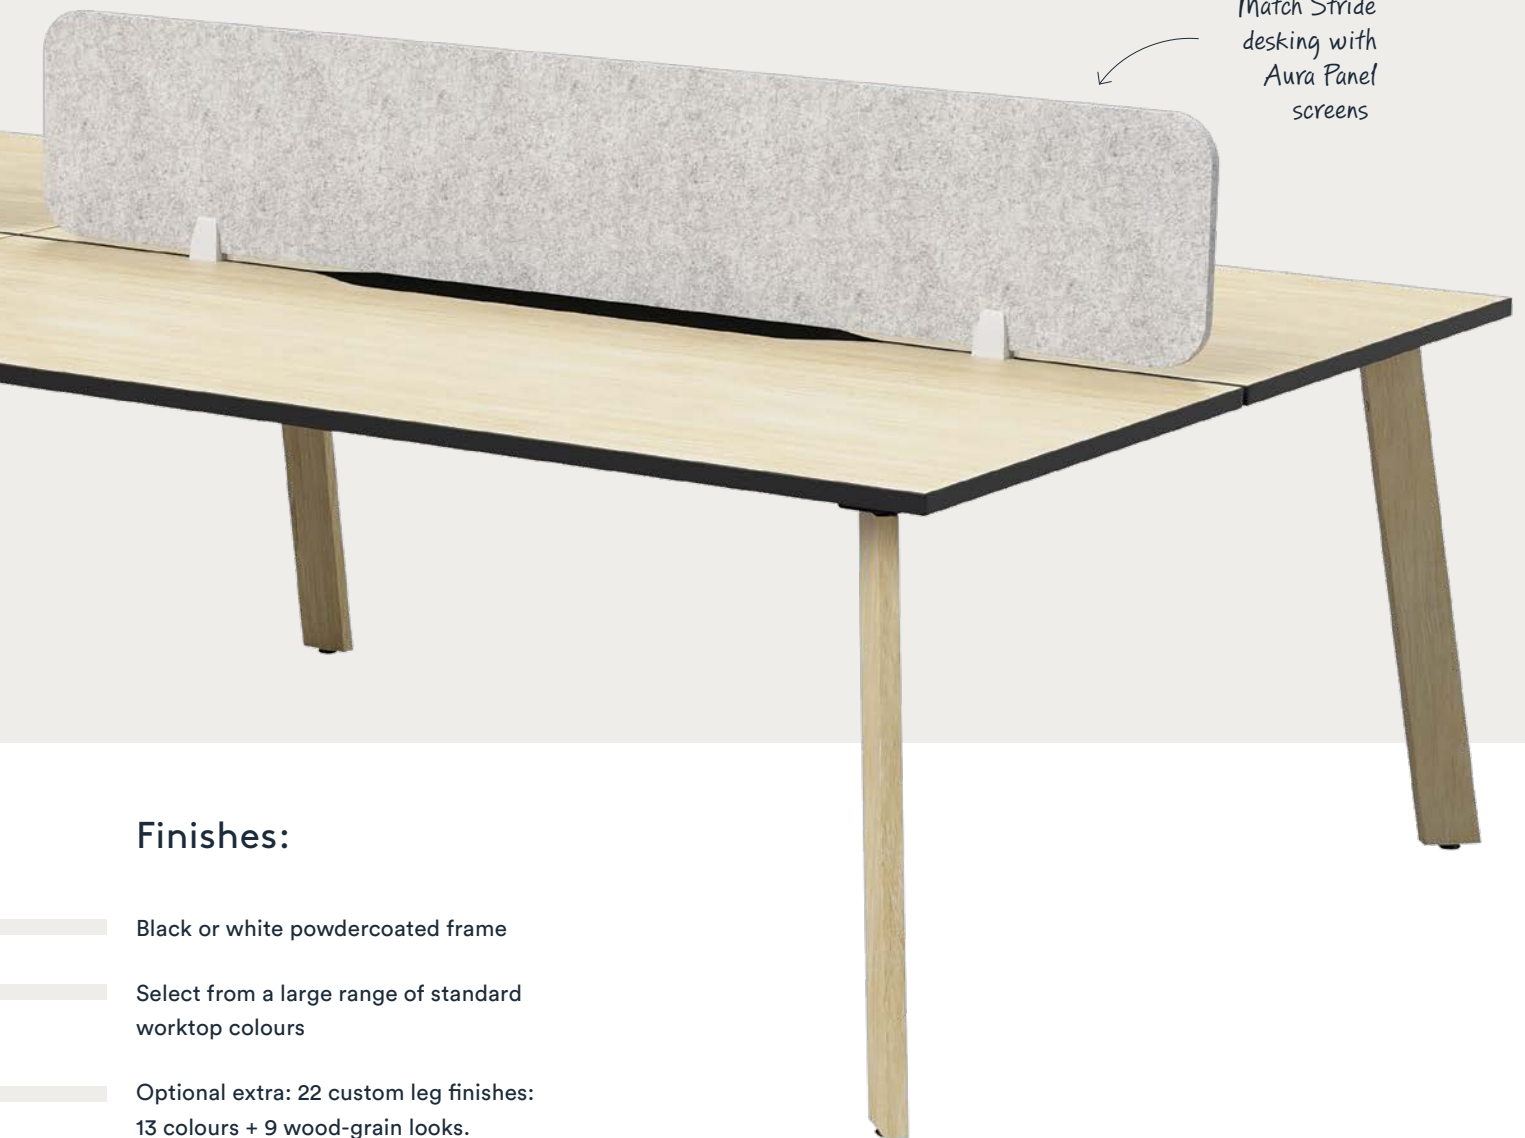

Stride 90° Corner Workstation

Frame Width	Frame Depth	Frame Height*
Extended Range		
1500/1500-1800/1800mm	600/600-700/700mm	695mm
1800/1800-2100/2100mm	700/700-850/850mm	

* Frame Height without worktop.

Stride desking configurations

A choice of configurations can accommodate up to six people in a cluster.

Match Stride desking with Aura Panel screens

Finishes:

Black or white powdercoated frame

Select from a large range of standard worktop colours