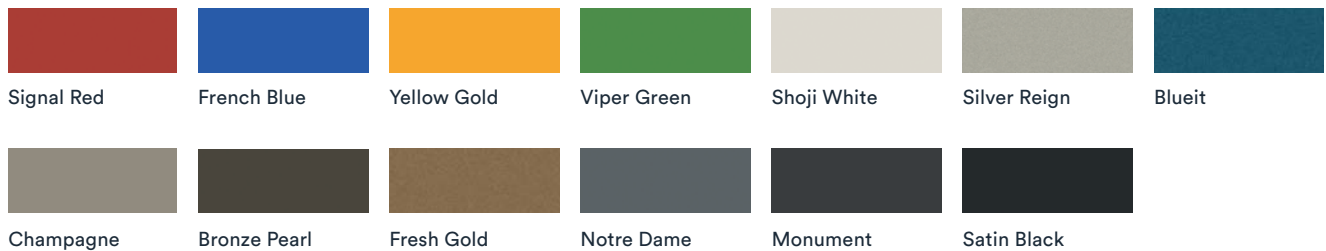

Elegant deskwork

Finishes:

Black or white powdercoated frame

Select from a large range of standard worktop colours

Optional extra: 22 custom leg finishes:
13 colours + 9 wood-grain looks.

Stride Straight Desks

Choose Stride desking for great
design that works.

Set the tone: colour options

Stride desk frames are all available in chic black or white powdercoat finishes. Or for a specific colour, Stride offers a world of possibilities to reflect a business's brand, match existing office palettes, create calm or spark creativity.

Standard worktop colours

Standard leg colours

Custom leg colours

Custom timber-look leg colours

Note: Due to many factors, but not limited to the following: customer monitor calibration and printing processes, colours represented within this brochure are indicative only. Please request a sample swatch if unsure about colour accuracy.