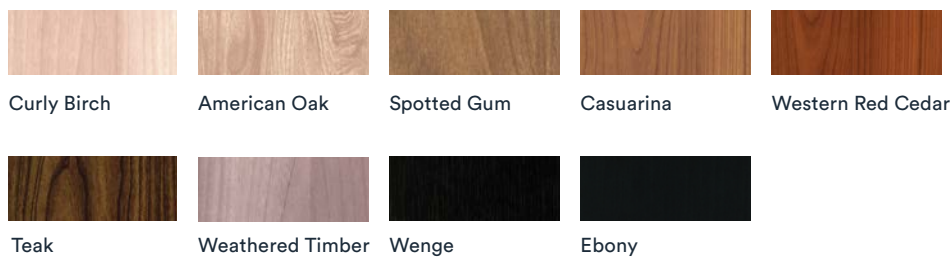

Elegant deskwork

Finishes:

Black or white powdercoated frame

Select from a large range of standard worktop colours

Optional extra: 22 custom leg finishes:
13 colours + 9 wood-grain looks.

Stride Straight Desks

Choose Stride desking for great
design that works.

Set the tone: colour options

Stride desk frames are all available in chic black or white powdercoat finishes. Or for a specific colour, Stride offers a world of possibilities to reflect a business's brand, match existing office palettes, create calm or spark creativity.

Standard worktop colours

Standard leg colours

Custom leg colours

Custom timber-look leg colours

Note: Due to many factors, but not limited to the following: customer monitor calibration and printing processes, colours represented within this brochure are indicative only. Please request a sample swatch if unsure about colour accuracy.