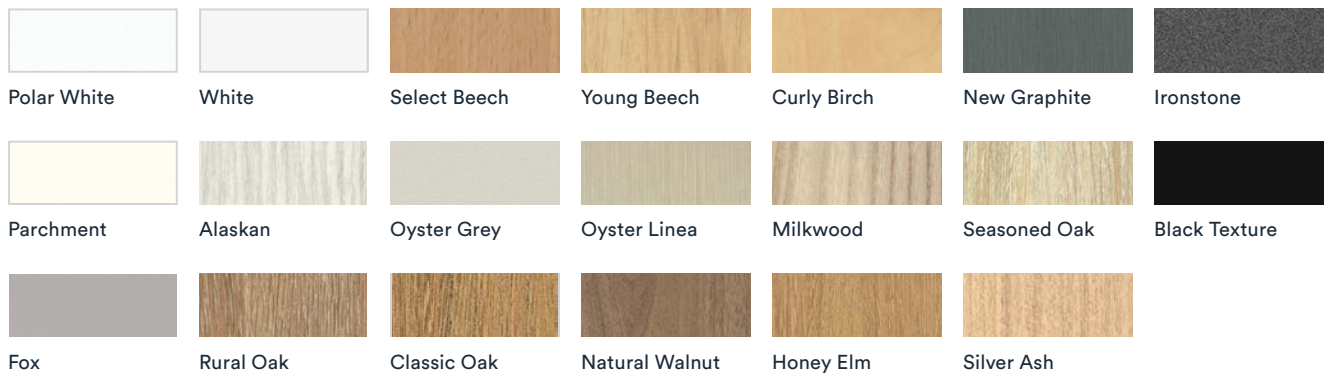

Elegant deskwork

Finishes:

Black or white powdercoated frame

Select from a large range of standard worktop colours

Optional extra: 22 custom leg finishes:
13 colours + 9 wood-grain looks.

Stride Straight Desks

Choose Stride desking for great
design that works.

Set the tone: colour options

Stride desk frames are all available in chic black or white powdercoat finishes. Or for a specific colour, Stride offers a world of possibilities to reflect a business's brand, match existing office palettes, create calm or spark creativity.

Standard worktop colours

Standard leg colours

Custom leg colours

Custom timber-look leg colours

Note: Due to many factors, but not limited to the following: customer monitor calibration and printing processes, colours represented within this brochure are indicative only. Please request a sample swatch if unsure about colour accuracy.